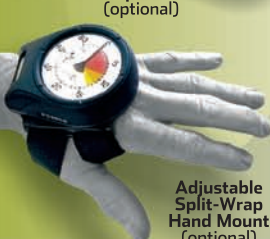

## FEATURES:

- » 45 deg. offset scale for easy line of sight viewing when mounted on hand or wrist.
- » Rugged, precision machined aircraft aluminum case.
- » Choice of symmetric or asymmetric scale graduation in either feet or meters.
- » Adjustable electro-luminescent backlight for night jumping, NVG compatible.
- » Smooth, non-erratic pointer movement, step motor controlled.
- » Automatic calibration to local elevation
- » mBar adjustment to absolute value at Drop Zone (QFE).
- » Front OLED menu for mBar adjustment, backlight intensity, self-test report, etc.
- » Two independent pressure sensing modules for maximum reliability.
- » Full-Function freefall logging computer.
- » Compatible with Military CYPRES
- » Compatible with Military Jump Track for data download to a PC.
- » Scratch proof lens made from high-impact etched glass.
- » Shockproof and waterproof (6ft/24hrs.).
- » Operating altitude 0 to 40,000ft
- » Temperature range: -35°C to +80°C, continuous operation. Will operate at -50°C for 10 minutes.
- » No pressure chamber testing required, ever!
- » Long lasting 1/2 AA lithium battery

Secure, wrist-mount adjustable strap allowing access to rear panel functions

Wrist-Wrap Hand Mount (optional)

Front OLED menu for mBar adjustment, backlight, etc.

Adjustable Split-Wrap Hand Mount (optional)

Ruggedized aluminum water-proof casing

Easy access to jump data from the back-side interface