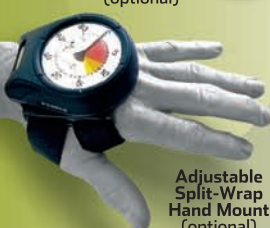

## FEATURES:

- » 45 deg. offset scale for easy line of sight viewing when mounted on hand or wrist.
- » Rugged, precision machined aircraft aluminum case.
- » Choice of symmetric or asymmetric scale graduation in either feet or meters.
- » Adjustable electro-luminescent backlight for night jumping, NVG compatible.
- » Smooth, non-erratic pointer movement, step motor controlled.
- » Automatic calibration to local elevation
- » mBar adjustment to absolute value at Drop Zone (QFE).
- » Front OLED menu for mBar adjustment, backlight intensity, self-test report, etc.
- » Two independent pressure sensing modules for maximum reliability.
- » Full-Function freefall logging computer.
- » Compatible with Military CYPRES
- » Compatible with Military Jump Track for data download to a PC.
- » Scratch proof lens made from high-impact etched glass.
- » Shockproof and waterproof (6ft/24hrs.).
- » Operating altitude 0 to 40,000ft
- » Temperature range: -35°C to +80°C, continuous operation. Will operate at -50°C for 10 minutes.
- » No pressure chamber testing required, ever!
- » Long lasting 1/2 AA lithium battery

Secure, wrist-mount adjustable strap allowing access to rear panel functions

Front OLED menu for mBar adjustment, backlight, etc.

Ruggedized aluminum water-proof casing

Wrist-Wrap Hand Mount (optional)

Adjustable Split-Wrap Hand Mount (optional)

Easy access to jump data from the back-side interface